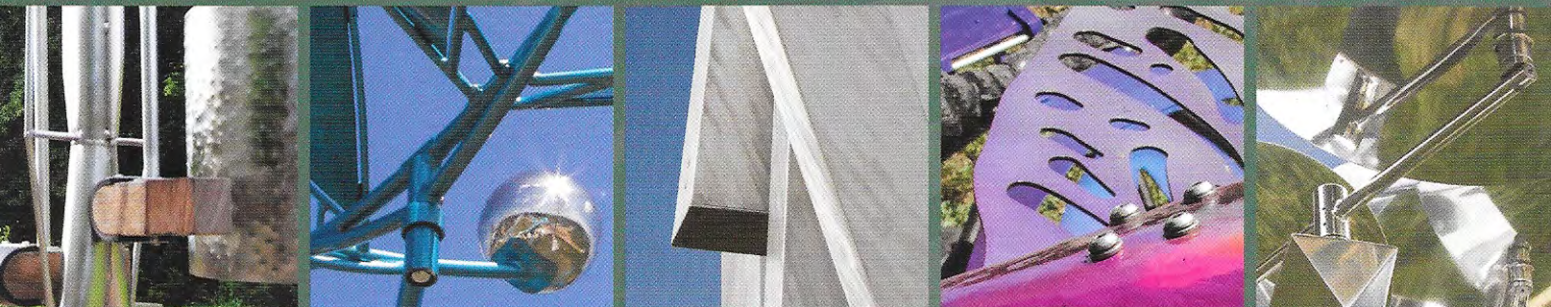

WHIRLWIND
ART IN MOTION

Kinetic installation at the
Overland Park Arboretum & Botanical Gardens
8909 W 179th St, Overland Park, KS 66013
(913) 685-3604