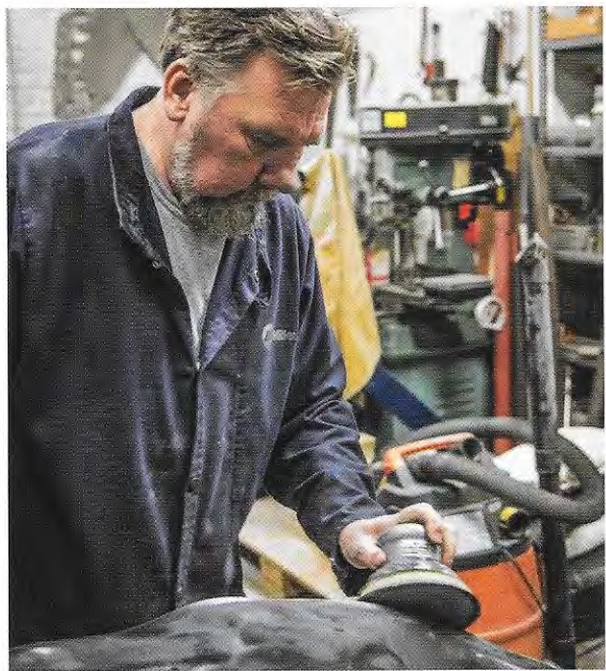

WHIRLWIND: ART IN MOTION

Overland Park
Arboretum & Botanical Gardens

WHIRLWIND CURATOR

12 | **Rein Triefeldt**

THE WHIRLWIND EXHIBITION FOCUSES ON KINETIC (MOVING) ART. THE SHOW IS A PRIME EXAMPLE OF HOW THE IMAGINATION OF ARTISTS CAN BE USED TO HARNESS AND CHOREOGRAPH MOTION THROUGH SCULPTURE. THE SCULPTURES UTILIZE LIGHT, TIME, SPACE, AND THE FOUR ELEMENTS TO CREATE FLUID AND LYRICAL MASTERPIECES. SOME ARE ENERGIZED BY WIND, LIGHT, OR ELECTRICITY, OTHERS PRODUCE SOUND.

THIS COLLECTION BRINGS TOGETHER NINE OF THE TOP LIVING KINETIC ARTISTS FROM VARIOUS PARTS OF THE COUNTRY. THE ARTISTS WERE INVITED TO PARTICIPATE BASED ON THEIR EXHIBITION RECORDS AND REPRESENTATION IN PUBLIC AND PRIVATE ART COLLECTIONS THROUGHOUT THE WORLD. WHIRLWIND PROVIDES A UNIQUE AND AMAZING OPPORTUNITY FOR KINETIC